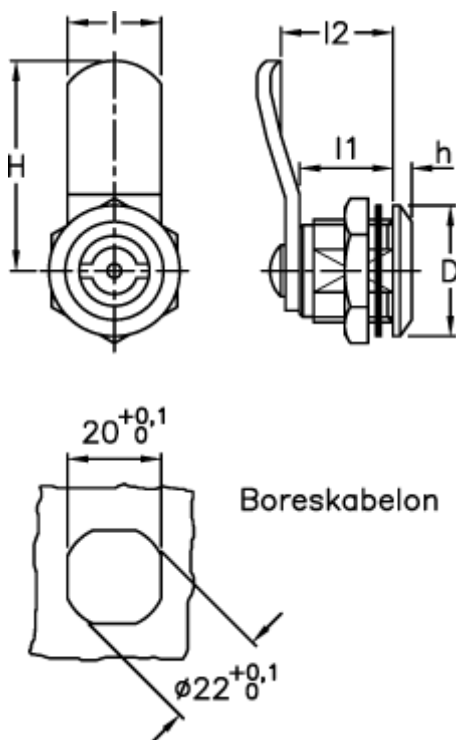

Data Sheet

Article number: 2310421319

Description: E+G Latch w/recessed key
CQ/A-45-28

Measures

D = 28

H = 45

h = 4

l = 20

l1 = 20

l2 = 28